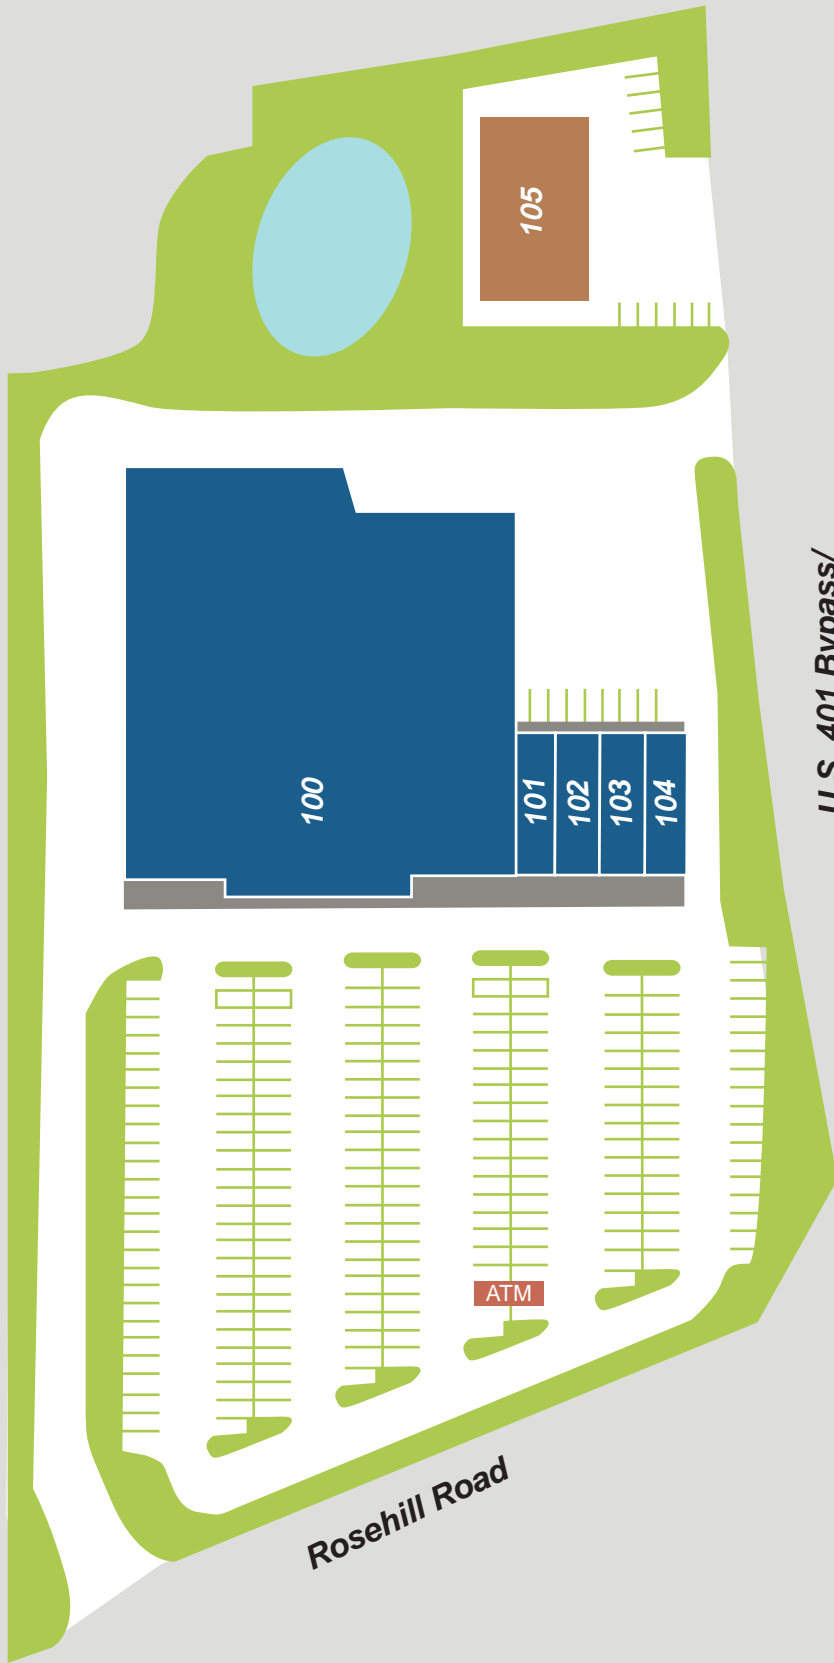

# Rosehill Shopping Center

U.S. 401 Bypass/  
Country Club Dr

Rosehill Road

## Space

100  
101  
102  
103  
104  
105  
ATM

## Tenant

Food Lion  
Tobacco Road Outlet  
Kenzie's Barber Shop  
Taft's Creative Service Council  
First Wok  
Available for lease  
State Employees Credit Union